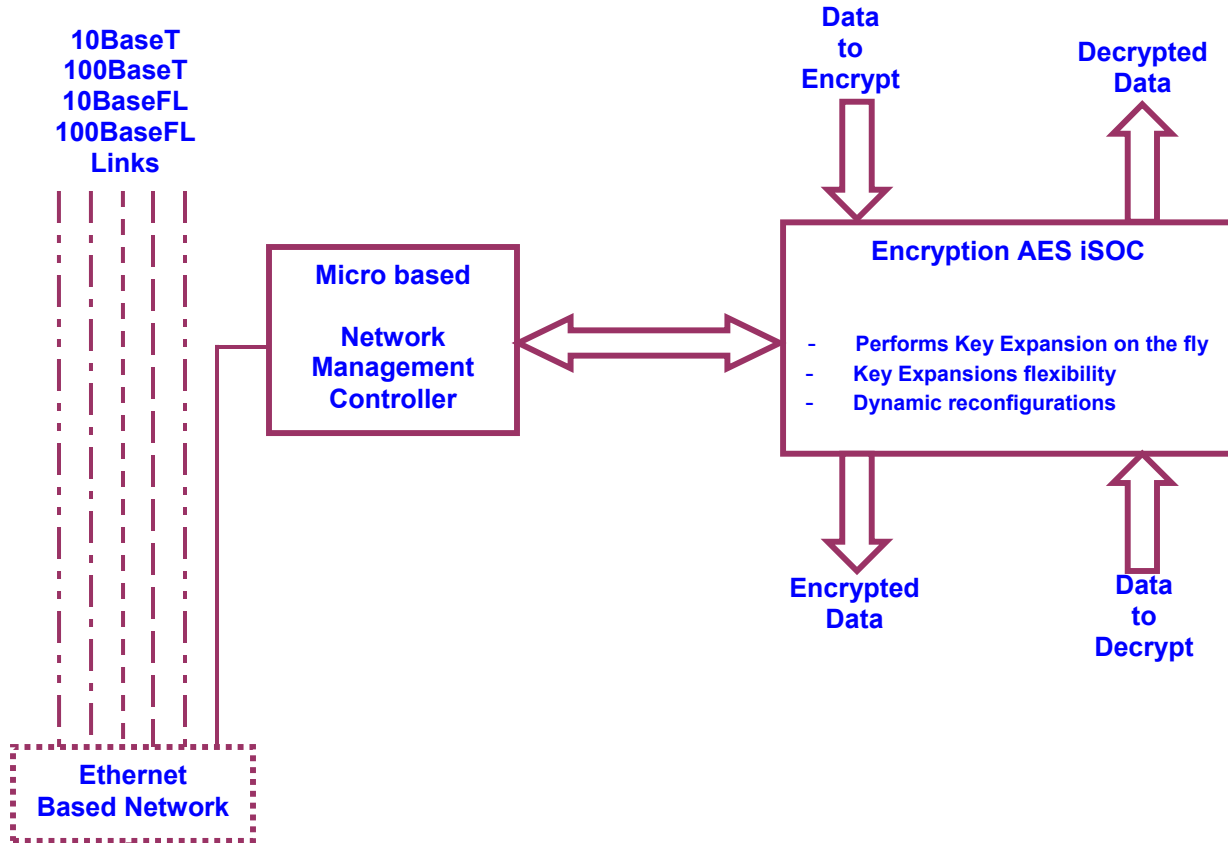

TYPICAL ENCRYPTION PCB LEVEL APPLICATION

Network Operations Center (NOC)

- Diffie Hellman Public Key Management
- Manual Key Management
- NIST approved Key Management
- Other standards as they become available

Legend:

OAMP = Operations, Alarms, Maintenance and Provisioning